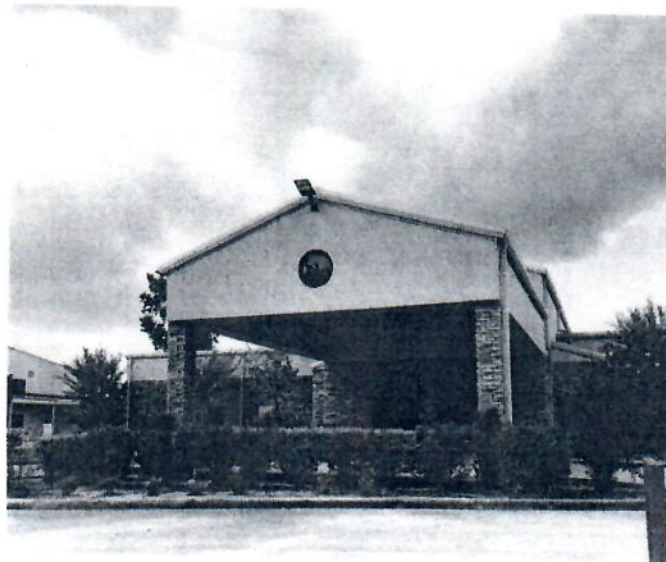

1960 Group of NA

is moving on
July 4, 2026

New address:
Bammel Church of Christ
2700 FM 1960

Turn at the light by the church
(Fritz Oaks). Drive to the back of
the church and park. Enter under
the portico. Meeting room is on
the left).

Tuesday
6:30 PM

Saturday
8:00 PM